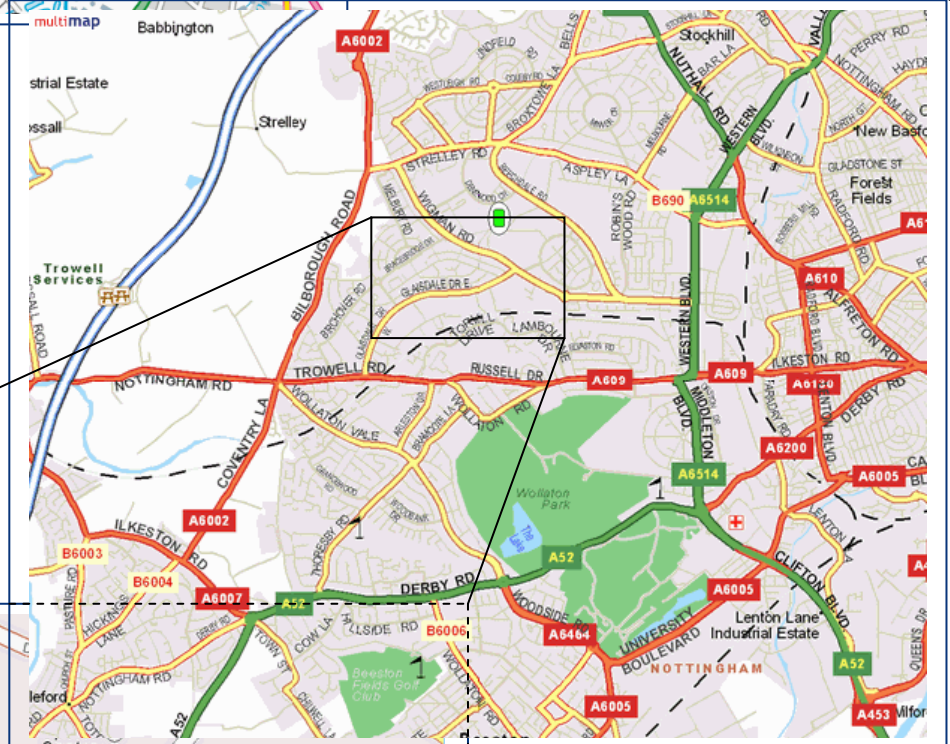

How to Find Pump House

Glaisdale Drive East
 Nottingham NG8 4LY
 Tel: 0115 900 5858
 Fax: 0115 929 4468
www.pumphousepumps.com

FROM EAST/NOTTINGHAM

- Take A609 from Nottingham or Ring Road towards Ilkeston.
- At fourth lights after Ring Road (A6514) turn right onto Glaisdale Drive.
- Pump House is on your right.

FROM NORTH

- Exit M1 at junction 26 and follow A610 towards Nottingham.
- Take A6002 (right) towards Stapleford.
- Take A609 (left) towards Nottingham.
- At first lights turn left onto Glaisdale Drive.
- Pump House is on your right.

FROM SOUTH/WEST

- Exit M1 at junction 25 and follow A52 towards Nottingham.
- Take A6007 (left) towards Ilkeston, and then A6002 (right) towards M1 North.
- Take A609 (right) towards Nottingham.
- At first lights turn left onto Glaisdale Drive.
- Pump House is on your right.