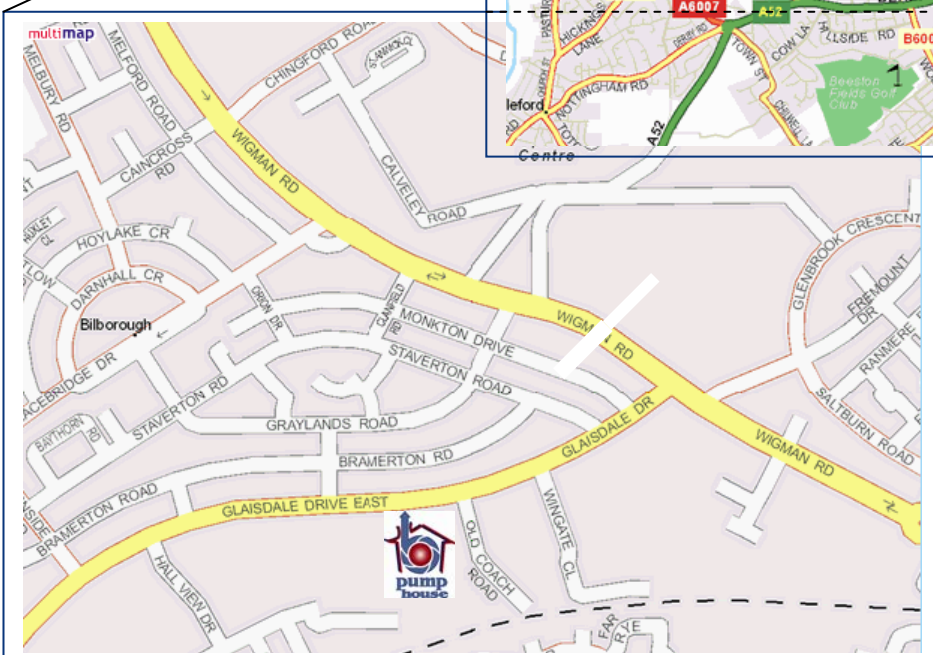

How to Find Pump House

Glaisdale Drive East
 Nottingham NG8 4LY
 Tel: 0115 900 5858
 Fax: 0115 929 4468
www.pumphousepumps.com

FROM EAST/NOTTINGHAM

- Take A609 from Nottingham or Ring Road towards Ilkeston.
- At fourth lights after Ring Road (A6514) turn right onto Glaisdale Drive.
- Pump House is on your right.

FROM NORTH

- Exit M1 at junction 26 and follow A610 towards Nottingham.
- Take A6002 (right) towards Stapleford.
- Take A609 (left) towards Nottingham.
- At first lights turn left onto Glaisdale Drive.
- Pump House is on your right.

FROM SOUTH/WEST

- Exit M1 at junction 25 and follow A52 towards Nottingham.
- Take A6007 (left) towards Ilkeston, and then A6002 (right) towards M1 North.
- Take A609 (right) towards Nottingham.
- At first lights turn left onto Glaisdale Drive.
- Pump House is on your right.